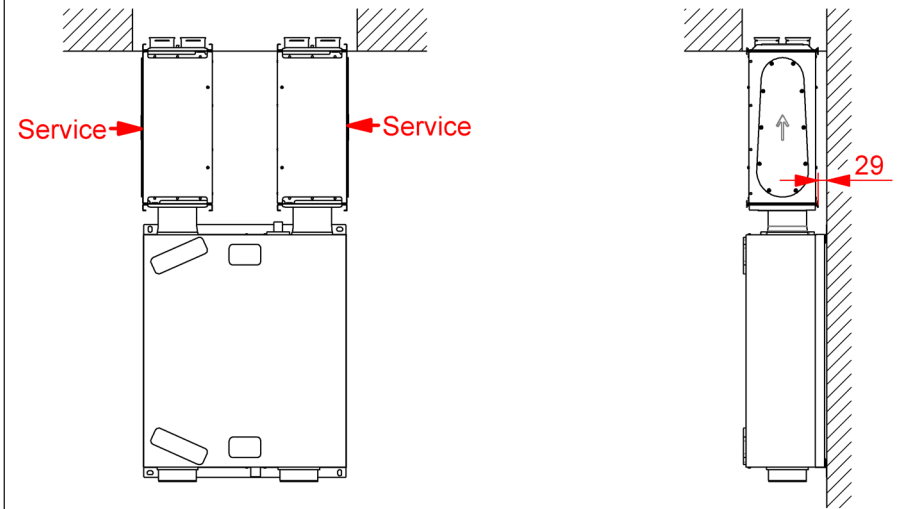

i

CA160 / CW-K220 / CW-M220