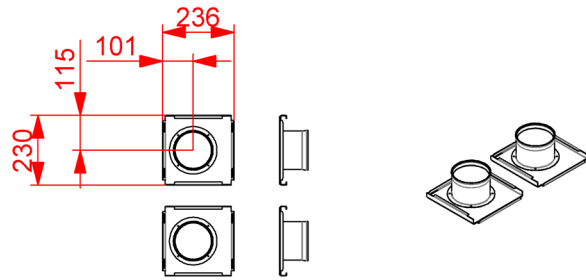

Zehnder ComfoFresh

MPL-CW

zehnder

always
around you

i

| | X | L | B |
|---|----|-----|-----|
|  | 30 | 236 | 230 |
|  | 30 | 336 | 230 |
|  | 30 | 436 | 230 |
|  | 30 | 536 | 230 |
|  | 30 | 641 | 230 |

i

CA160 / CW-K220 / CW-M220