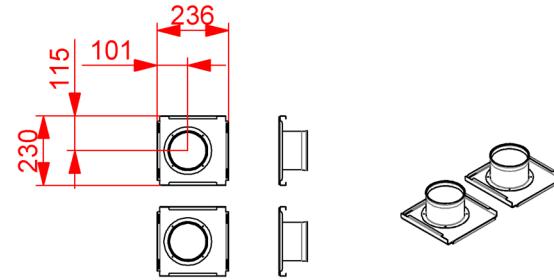

i

CA160 / CW-K220 / CW-M220