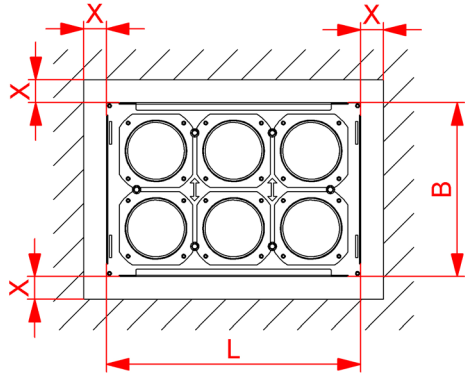

Zehnder ComfoFresh

MPL-CW

zehnder

always
around you

i

| | X | L | B |
|---|----|-----|-----|
|  | 30 | 236 | 230 |
|  | 30 | 336 | 230 |
|  | 30 | 436 | 230 |
|  | 30 | 536 | 230 |
|  | 30 | 641 | 230 |

i

CA160 / CW-K220 / CW-M220