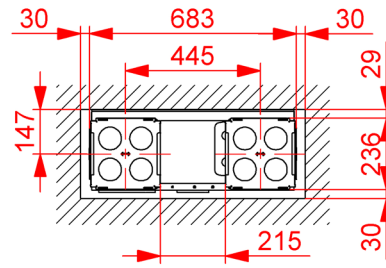

i

CA160 / CW-K220 / CW-M220