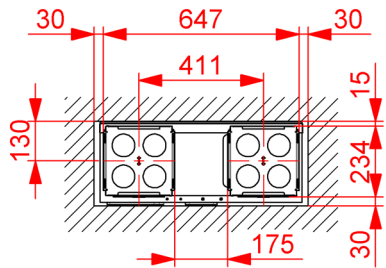

Zehnder ComfoFresh

MPL-CW

zehnder

always
around you

i

| | X | L | B |
|---|----|-----|-----|
|  | 30 | 236 | 230 |
|  | 30 | 336 | 230 |
|  | 30 | 436 | 230 |
|  | 30 | 536 | 230 |
|  | 30 | 641 | 230 |

i

CA160 / CW-K220 / CW-M220