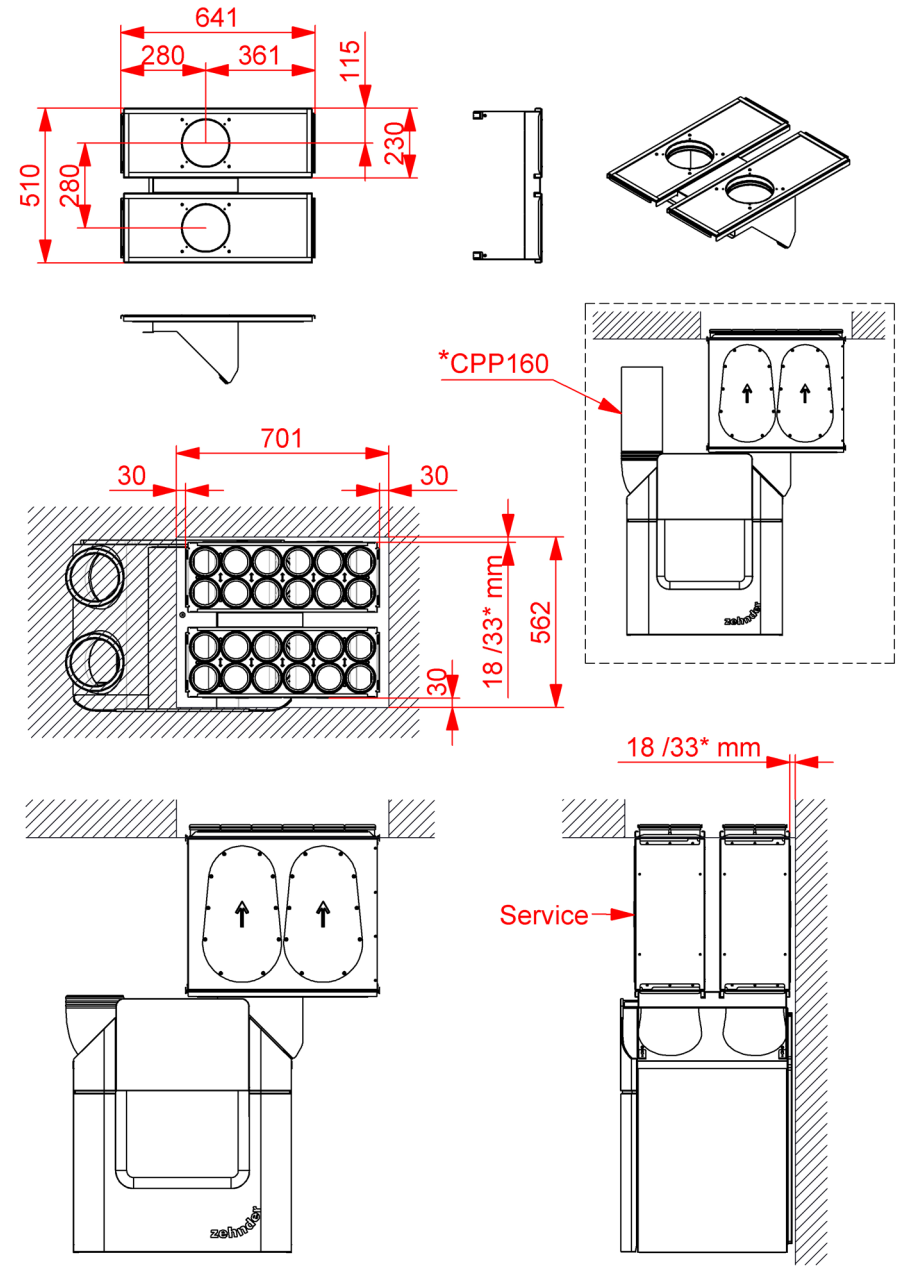

CAQ350/450-TR / CW-K625 / CW-M625