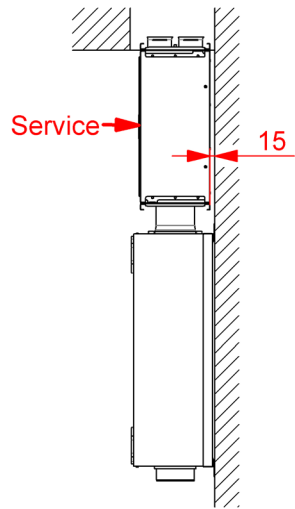

Zehnder ComfoFresh

MPL-CW

zehnder

always
around you

i

| | X | L | B |
|---|----|-----|-----|
|  | 30 | 236 | 230 |
|  | 30 | 336 | 230 |
|  | 30 | 436 | 230 |
|  | 30 | 536 | 230 |
|  | 30 | 641 | 230 |

i

CA160 / CW-K220 / CW-M220