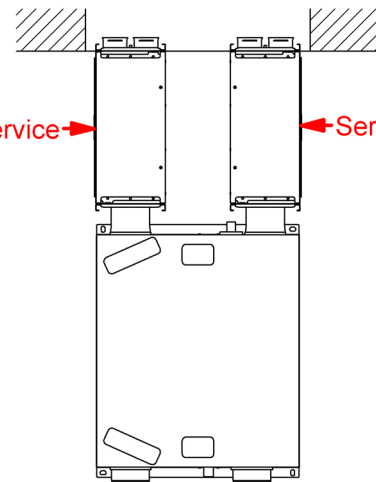

i

CA160 / CW-K220 / CW-M220